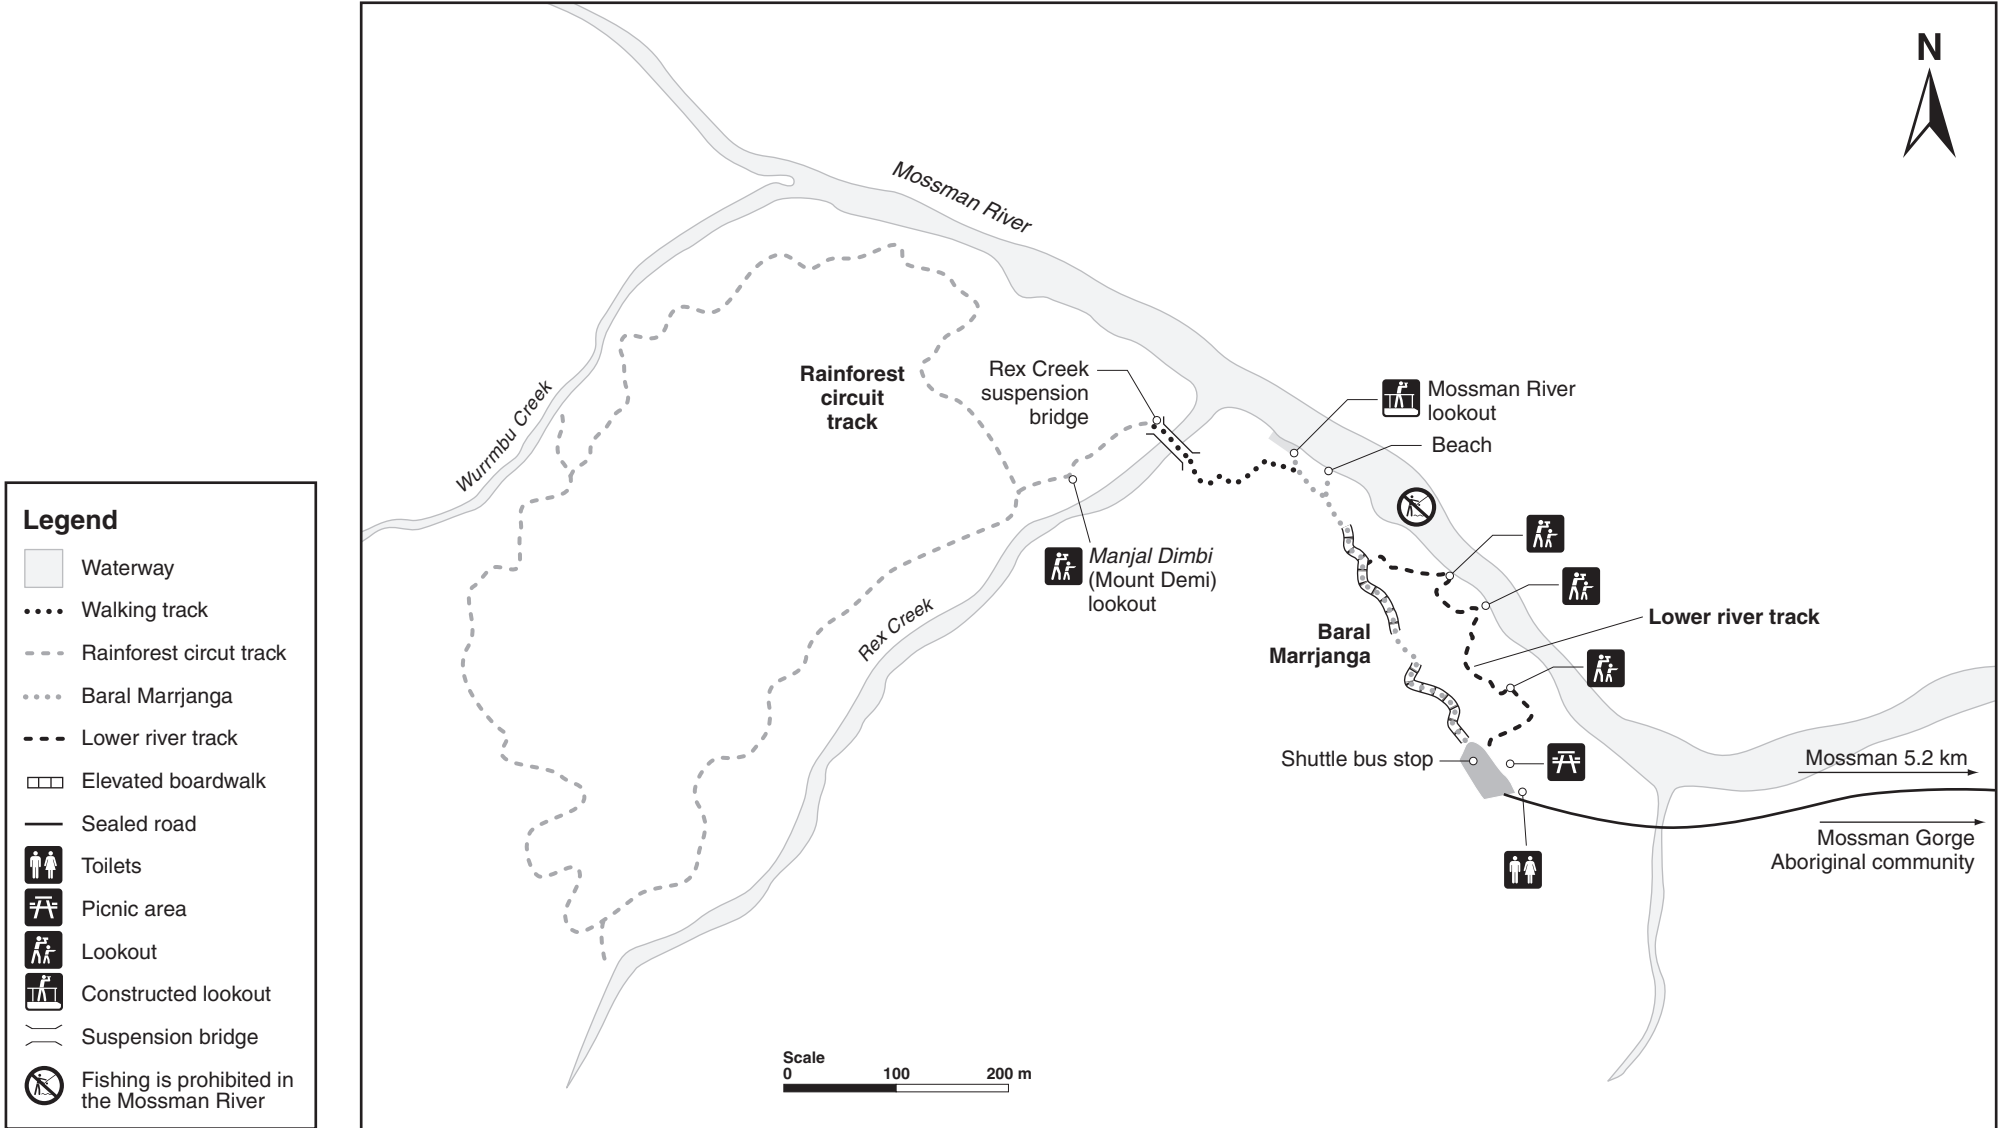

Mossman Gorge walking tracks map

Daintree National Park

Legend

- Waterway
- Walking track
- Rainforest circuit track
- Baral Marrjanga
- Lower river track
- Elevated boardwalk
- Sealed road
- ♂
♀ Toilets
- ☺ Picnic area
- 👁 Lookout
- 🏠 Constructed lookout
- Suspension bridge
- 🚫🎣 Fishing is prohibited in the Mossman River