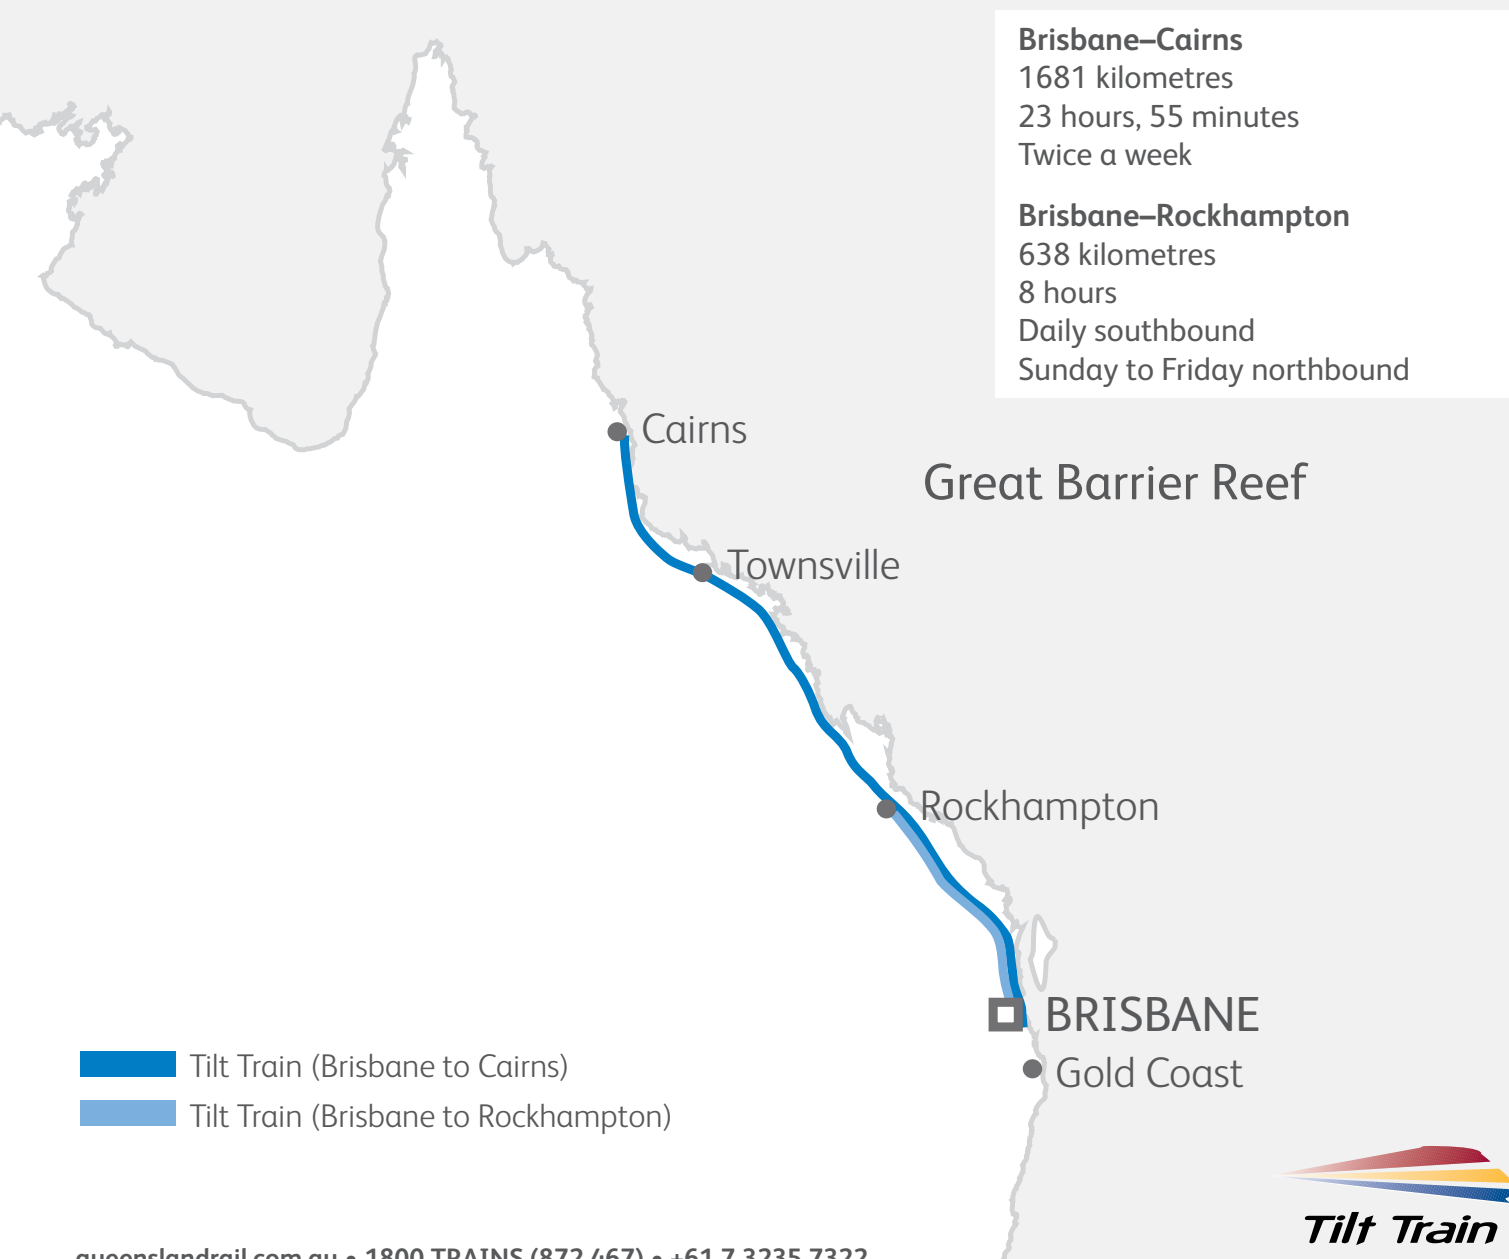

Tilt Train route map

queenslandrail.com.au • 1800 TRAINS (872 467) • +61 7 3235 7322